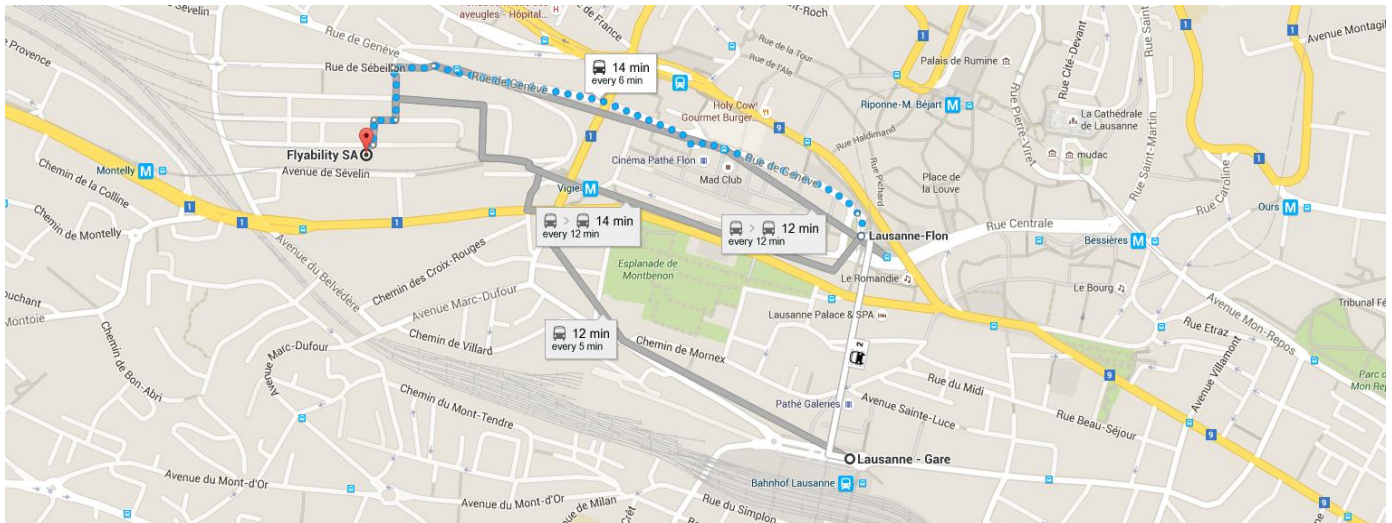

Directions to Flyability

BY PUBLIC TRANSPORT

<https://goo.gl/maps/V3Rc2RJPJQ52>

From Lausanne station, cross the road to the M2 metro towards **Croisettes**. Exit at **Lausanne-Flon**

Followed by either:

BUS

Take bus 18 direction "**Crissier-Timonet**", Exit at **EPSIC**.

Cross the road and walk down the stairs, continue in the same direction until "**Les Docks**" club is in sight. Our offices can be found on the right of the building in front of "Les Docks".

METRO

From Lausanne-Flon, take the metro M1, Exit at **Vigie**.

Walk in the direction of the elevators, continue down the hill until a staircase is in sight. A skatepark can be found at the bottom of the stairs, Flyability can be found two buildings after the skate park.

BY UBER :

Uber drivers operate in Lausanne.