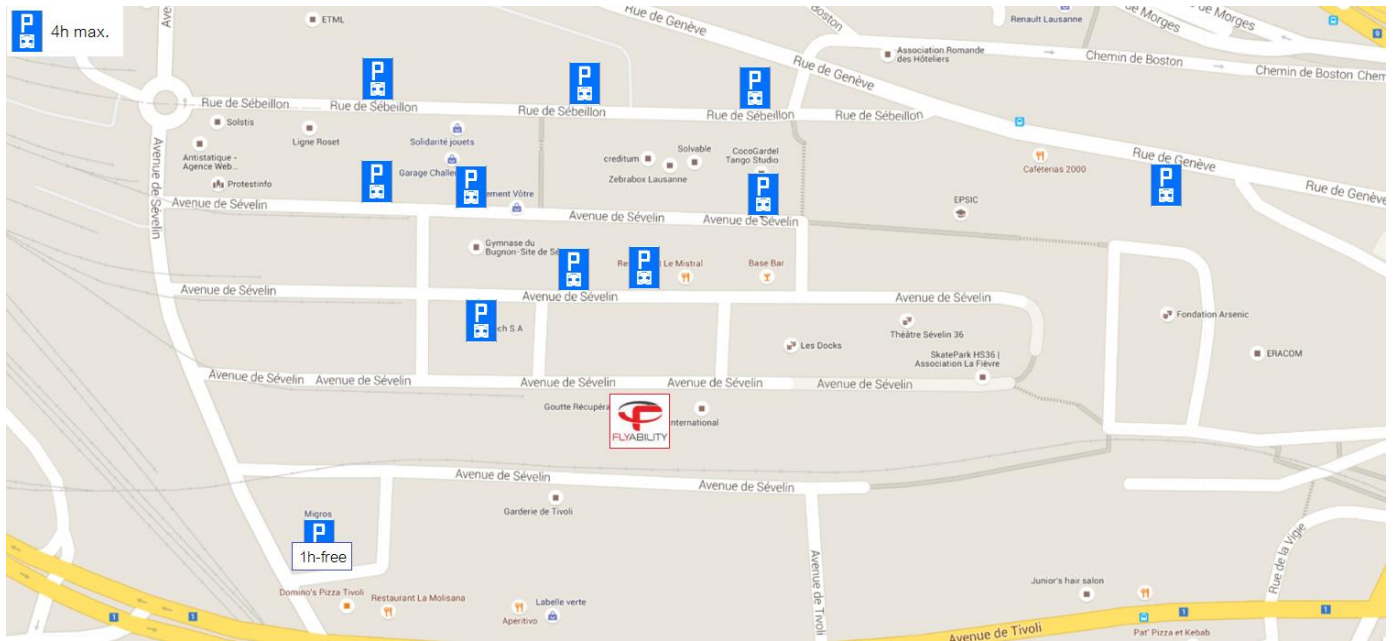

METRO

From Lausanne-Flon, take the metro M1, Exit at **Vigie**.

Walk in the direction of the elevators, continue down the hill until a staircase is in sight. A skatepark can be found at the bottom of the stairs, Flyability can be found two buildings after the skate park.

BY CAR

If you intend on driving, there are several parking places that can be found in the vicinity of the Flyability office.

Please refer to the map for all public parking places:

<https://goo.gl/l8t79y>

BY TAXI :

The taxi rank can be found directly outside the train station. You are able to reserve prior to arriving through *Taxi Services (0844 814 814)*

Estimated travel time: 10 minutes

Estimated cost: CHF 10 - 15

BY UBER :

Uber drivers operate in Lausanne.